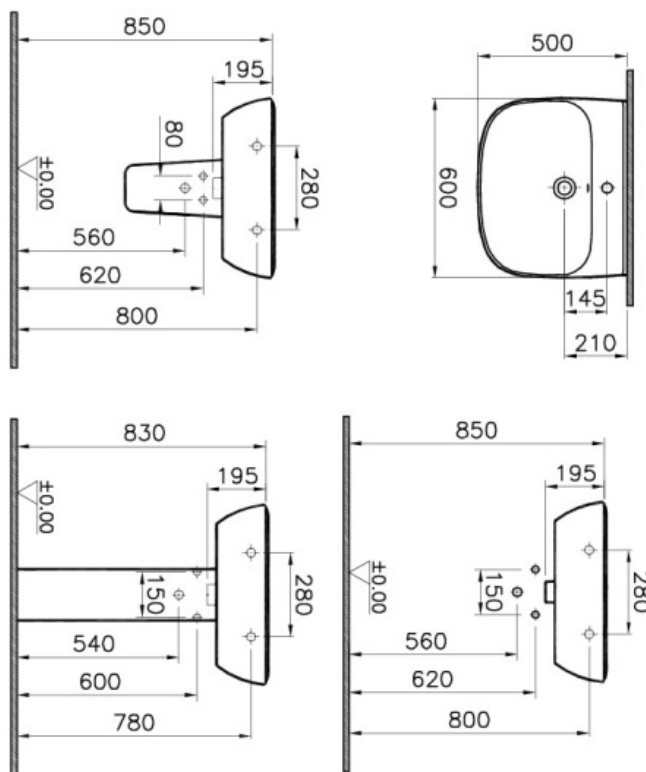

Description Zentrum Basin, 60cm with Middle Tap Hole, with Overflow Holes

Code 5633L003-0001  
Tap Hole Option Middle Tap Hole  
Overflow Hole With Hole  
Material Ceramic  
Compatible Products 5281L003-7201  
VitrAclean No  
Dimensions 60  
Colour White